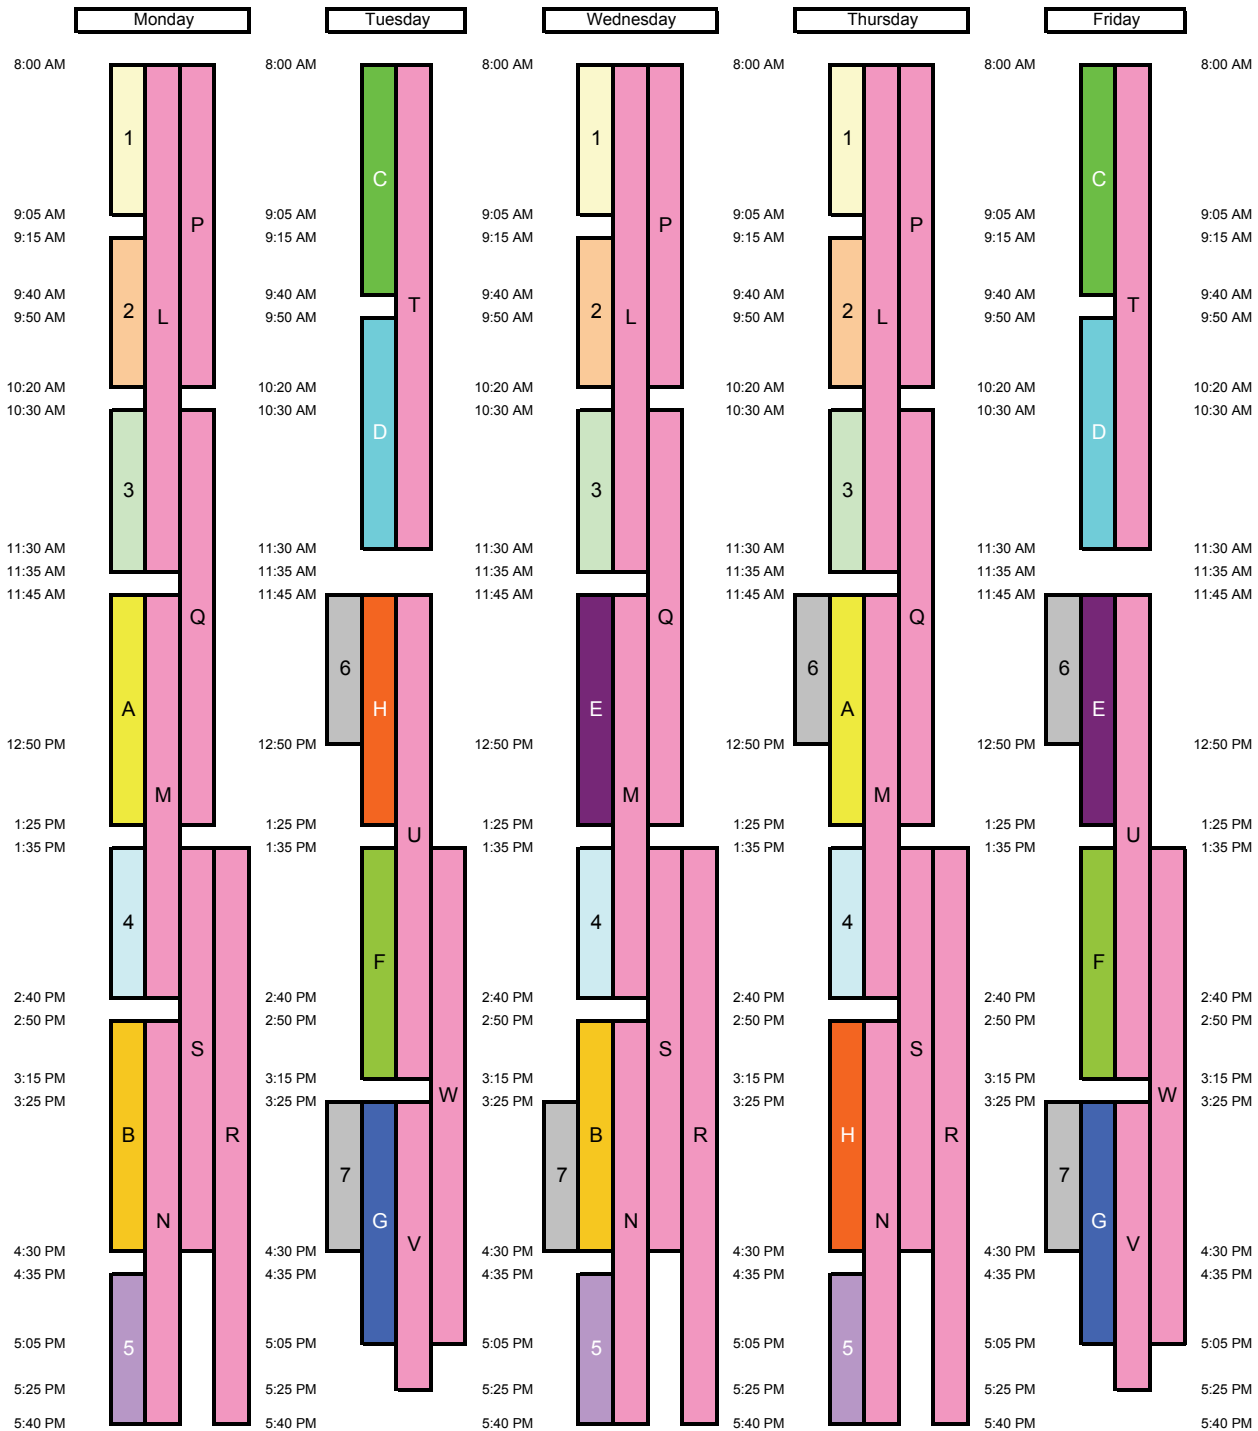

# Semester Course Sequence Schedule for Fall & Spring Fall 2011 and After

Sequences 1-5 and A-H are for classes only.

Sequences L-W are for laboratory or studio instruction.

Sequences 6 and 7 are for administrative use only.